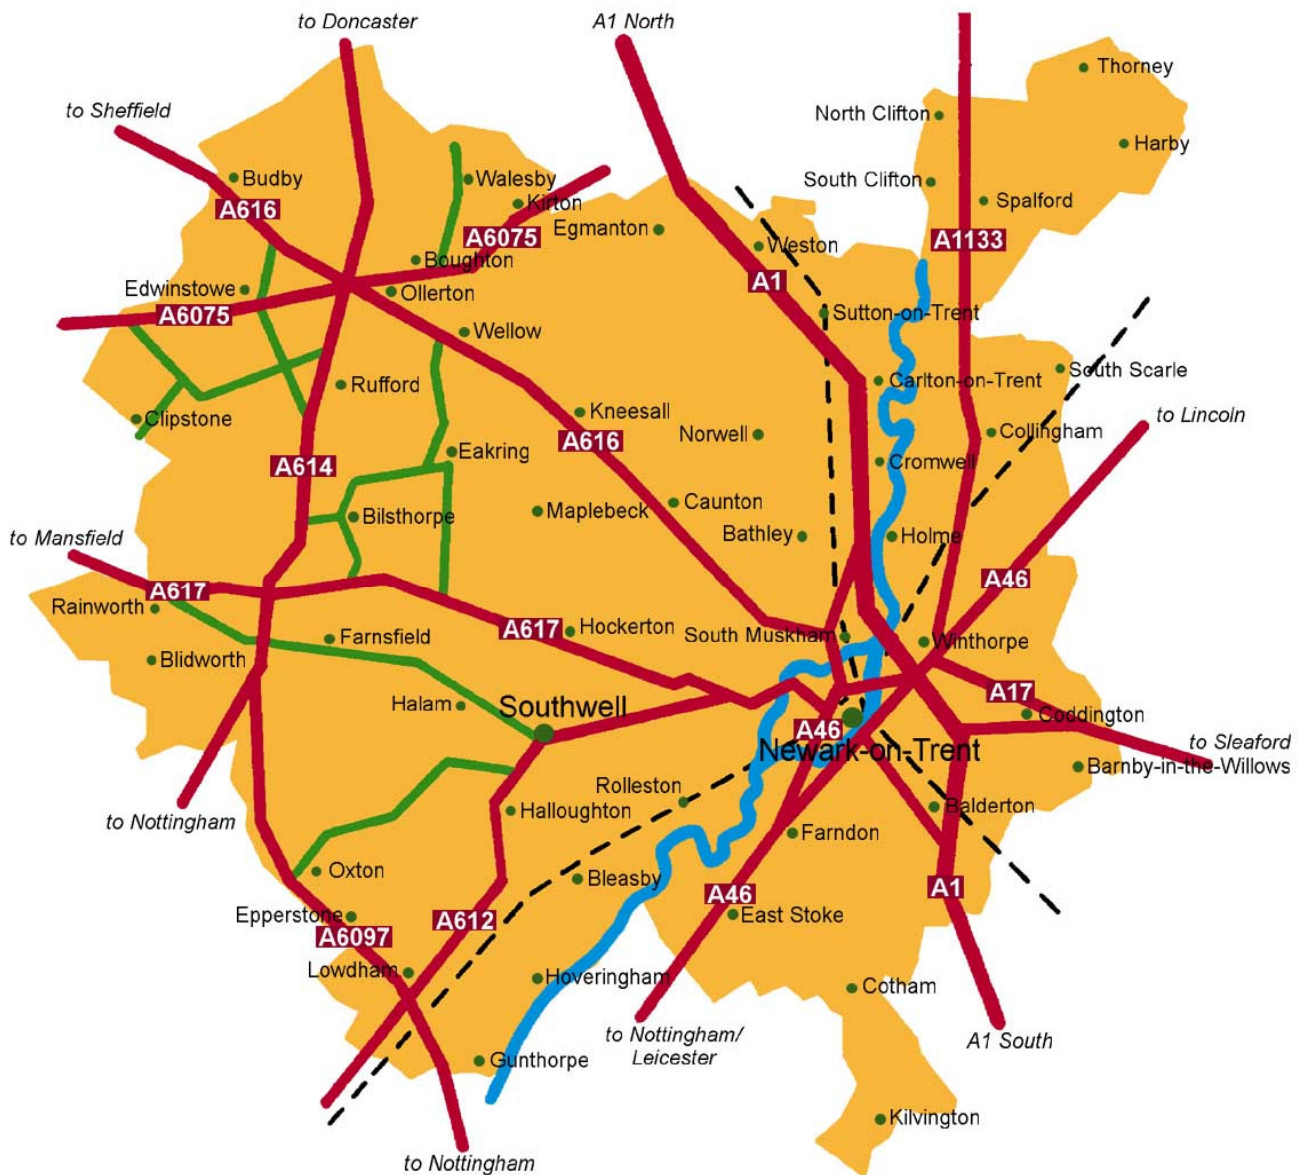

**Route to Newark and Sherwood
Homes, Kelham Hall
Kelham, NEWARK
Nottinghamshire, NG23 5QX**

(Please note road signs to Kelham Hall outside the building are also shown as to Newark & Sherwood District Council)

**Newark and Sherwood Homes, Kelham Hall –
How to Find Us**

Newark and Sherwood Homes, Kelham Hall – How to Find Us

1. From the A1 take the junction signposted Newark Industrial Estate and follow signs for A46 Nottingham.
Take A617 signposted Mansfield and go through Kelham Village. Kelham Hall is approximately 500 yards outside the village on left hand side.
2. From the A617 / A614 (Mansfield / Nottingham), follow A617 road signposted to Newark, just passed Averham village, Kelham Hall is on the right hand side outside Kelham Village signposted Newark & Sherwood District Council.