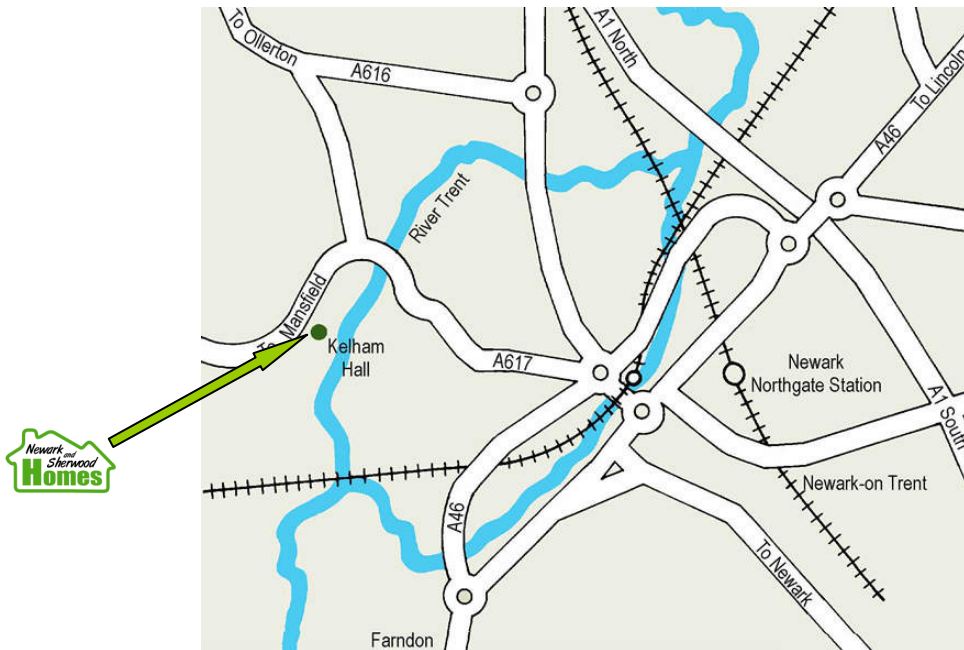

**Route to Newark and Sherwood
Homes, Kelham Hall
Kelham, NEWARK
Nottinghamshire, NG23 5QX**

(Please note road signs to Kelham Hall outside the building are also shown as to Newark & Sherwood District Council)

**Newark and Sherwood Homes, Kelham Hall –
How to Find Us**

Newark and Sherwood Homes, Kelham Hall – How to Find Us

1. From the A1 take the junction signposted Newark Industrial Estate and follow signs for A46 Nottingham.
Take A617 signposted Mansfield and go through Kelham Village. Kelham Hall is approximately 500 yards outside the village on left hand side.
2. From the A617 / A614 (Mansfield / Nottingham), follow A617 road signposted to Newark, just passed Averham village, Kelham Hall is on the right hand side outside Kelham Village signposted Newark & Sherwood District Council.